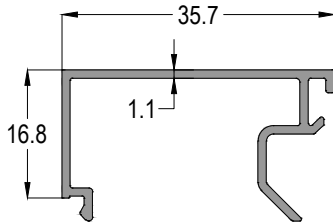

AL11-300-10

TEK CAM ÇITASI - 1 mm
SINGLE GLAZING BEED PROFILE

AĞIRLIK / Weight

0,211 kg/mt

AL11-300-12

TEK CAM ÇITASI - 1,2 mm
SINGLE GLAZING BEED PROFILE

AĞIRLIK / Weight

0,240 kg/mt

AL11-300-16

TEK CAM ÇITASI - 1,6 mm
SINGLE GLAZING BEED PROFILE

AĞIRLIK / Weight

0,297 kg/mt

AL11-357-11

TEK CAM ÇITASI - 1,1 mm
SINGLE GLAZING BEED PROFILE

AĞIRLIK / Weight

0,260 kg/mt