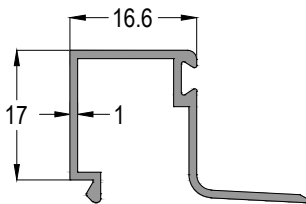

AL11-300-16

TEK CAM ÇITASI - 1,6 mm
SINGLE GLAZING BEED PROFILE

AĞIRLIK / Weight

0,297 kg/mt

AL11-357-11

TEK CAM ÇITASI - 1,1 mm
SINGLE GLAZING BEED PROFILE

AĞIRLIK / Weight

0,260 kg/mt