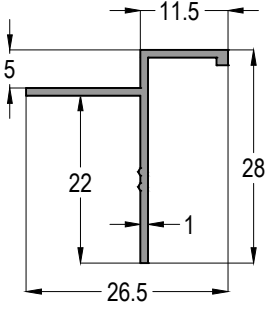

AL45

ALDOKS KAPI & PENCERE SİSTEMİ
ALDOKS WINDOW & DOOR SYSTEM

ASISTAL

AL12-084-10

KASA T PROFİLİ
FRAME T PROFILE

AĞIRLIK / Weight

0,149 kg/mt