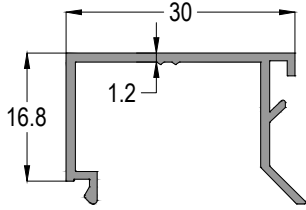

AL45-071-14

ÇARPMA KAPI
ADAPTÖR PROFİLİ
ADAPTER PROFILE

AĞIRLIK / Weight

0,288 kg/mt

AL12-082-12

DAMLALIK PROFİLİ
RAINDROP PROFILE

AĞIRLIK / Weight

0,182 kg/mt

AL11-300-10

TEK CAM ÇITASI - 1 mm
SINGLE GLAZING BEED PROFILE

AĞIRLIK / Weight

0,211 kg/mt

AL11-300-12

TEK CAM ÇITASI - 1,2 mm
SINGLE GLAZING BEED PROFILE

AĞIRLIK / Weight

0,240 kg/mt