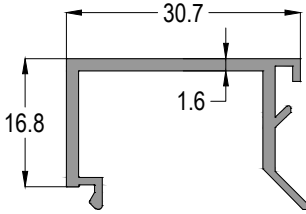

AL11-300-10

TEK CAM ÇITASI - 1 mm
SINGLE GLAZING BEED PROFILE

AĞIRLIK / Weight

0,211 kg/mt

AL11-300-12

TEK CAM ÇITASI - 1,2 mm
SINGLE GLAZING BEED PROFILE

AĞIRLIK / Weight

0,240 kg/mt

AL11-300-16

TEK CAM ÇITASI - 1,6 mm
SINGLE GLAZING BEED PROFILE

AĞIRLIK / Weight

0,297 kg/mt

AL11-357-11

TEK CAM ÇITASI - 1,1 mm
SINGLE GLAZING BEED PROFILE

AĞIRLIK / Weight

0,260 kg/mt