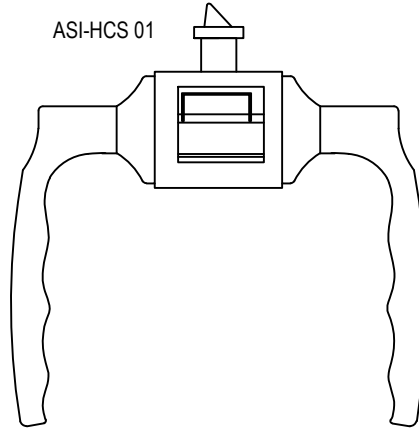

CAM KAPI KOL KESİM ÖLÇÜLERİ / TEK CAM

GLASS DOOR HANDLE CUTTING SIZE SINGLE GLASS

ASI-HCS 01

ASI-HCS 01A

ASI-HCS 01A
CAMA MONTAJINDA YAPIŞTIRICI
KULLANILMASI ÖNERİLİR

WE ADVISE TO USE GLUE ON
ASSEMBLY FOR ASI-HCS 01 A AND GLASS DOOR

CAM KAPI KOL KESİM ÖLÇÜLERİ / ÇİFT CAM-AHŞAP KAPI

GLASS DOOR-WOOD DOOR HANDLE CUTTING SIZE SINGLE GLASS