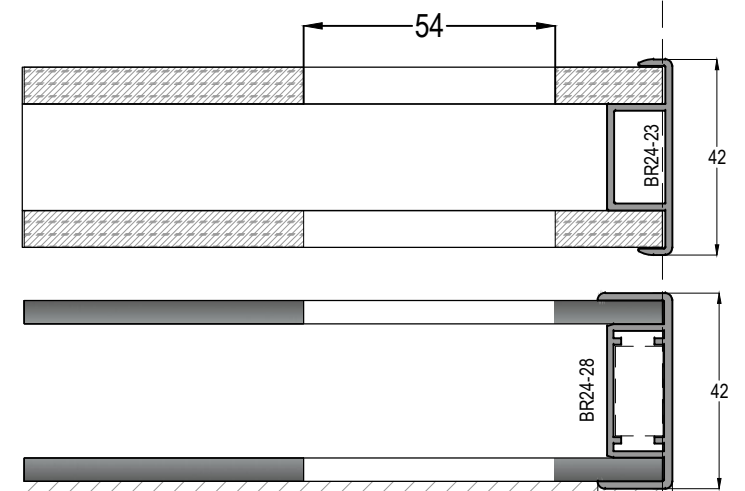

## CAM KAPI KOL KESİM ÖLÇÜLERİ / ÇİFT CAM-AHŞAP KAPI

GLASS DOOR-WOOD DOOR HANDLE CUTTING SIZE SINGLE GLASS