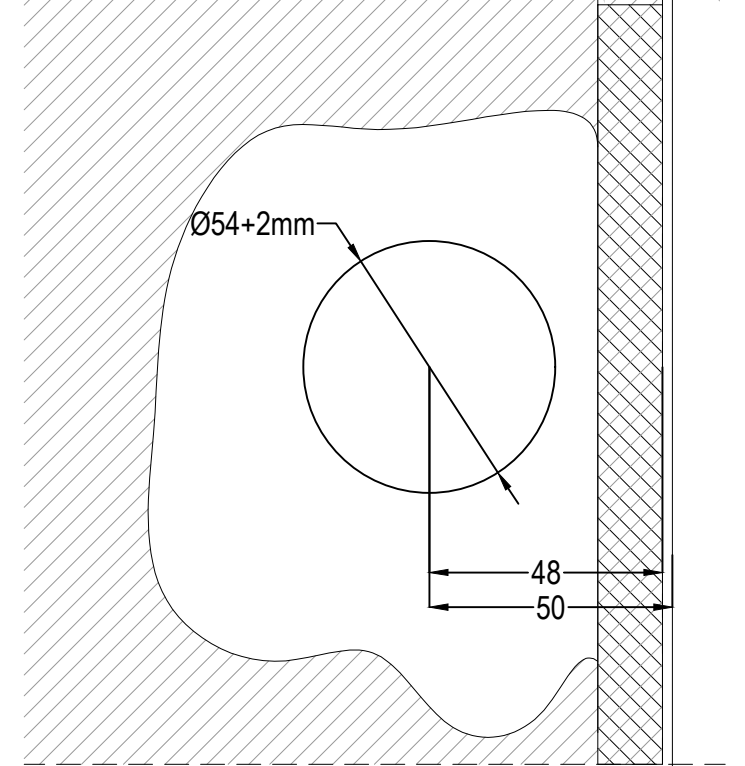

## CAM KAPI KOL KESİM ÖLÇÜLERİ / TEK CAM

GLASS DOOR HANDLE CUTTING SIZE SINGLE GLASS

ASI-HCS 01

ASI-HCS 01A

ASI-HCS 01A  
CAMA MONTAJINDA YAPIŞTIRICI  
KULLANILMASI ÖNERİLİRWE ADVISE TO USE GLUE ON  
ASSEMBLY FOR ASI-HCS 01 A AND GLASS DOOR

## CAM KAPI KOL KESİM ÖLÇÜLERİ / ÇİFT CAM-AHŞAP KAPI

GLASS DOOR-WOOD DOOR HANDLE CUTTING SIZE SINGLE GLASS