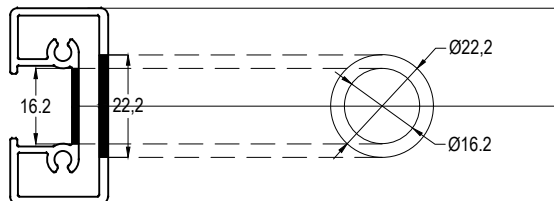

CAM KAPI KOL KESİM ÖLÇÜLERİ / TEK CAM

GLASS DOOR HANDLE CUTTING SIZE SINGLE GLASS