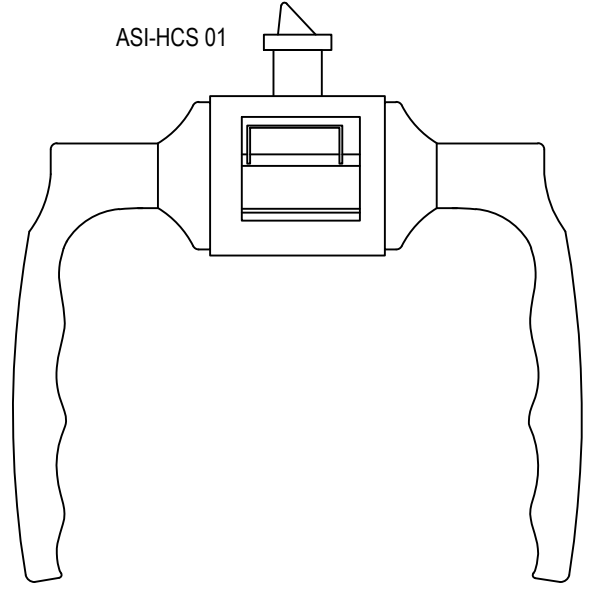

CAM KAPI KOL KESİM ÖLÇÜLERİ GLASS DOOR HANDLE CUTTING SIZE

ASI-HCS 01

ASI-HCS 01A

**ASI-HCS 01A
CAMA MONTAJINDA YAPIŞTIRICI
KULLANILMASI ÖNERİLİR**

*WE ADVICE TO USE GLUE ON
ASSEMBLY FOR ASI-HCS 01 A AND GLASS DOOR*