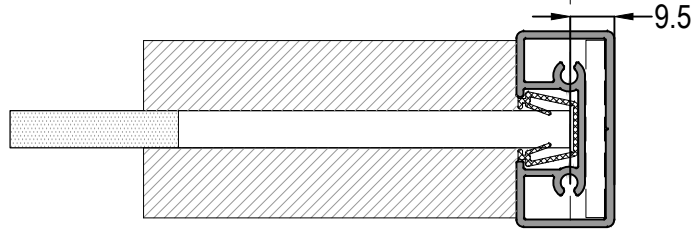

CAM KAPI KOL KESİM ÖLÇÜLERİ / TEK CAM

GLASS DOOR HANDLE CUTTING SIZE SINGLE GLASS