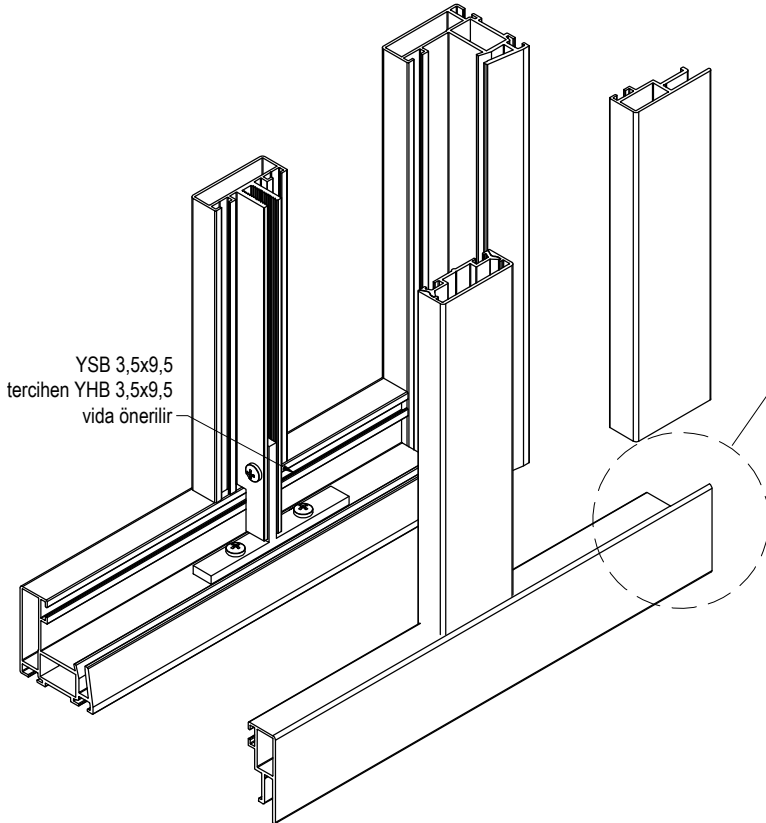

INTERNO 42

TEK CAMLI OFİS BÖLME SİSTEMİ
OFFICE PARTITION SYSTEM WITH SINGLE GLASS

ORTA KAYIT MONTAJI T JOINT ASSEMBLY