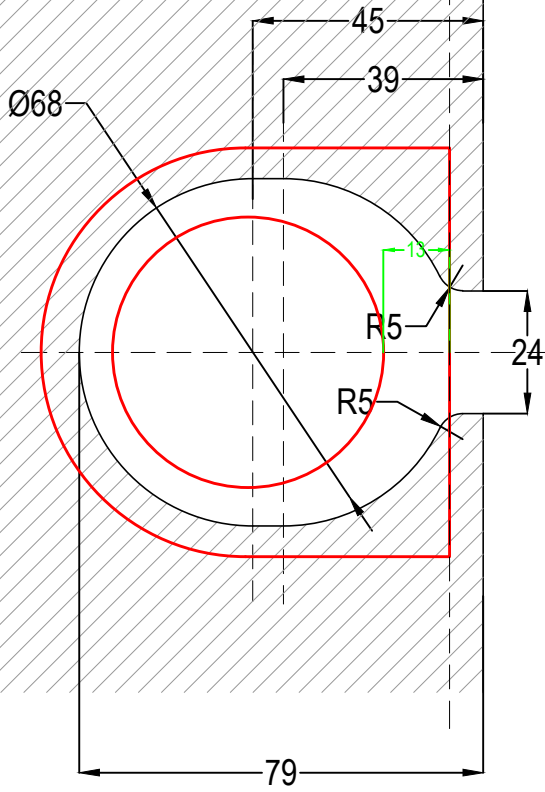

### CAM KAPI KOL KESİM ÖLÇÜLERİ GLASS DOOR HANDLE CUTTING SIZE

ASI-HCS 01

ASI-HCS 01A

**ASI-HCS 01A  
CAMA MONTAJINDA YAPIŞTIRICI  
KULLANILMASI ÖNERİLİR**

*WE ADVICE TO USE GLUE ON  
ASSEMBLY FOR ASI-HCS 01 A AND GLASS DOOR*