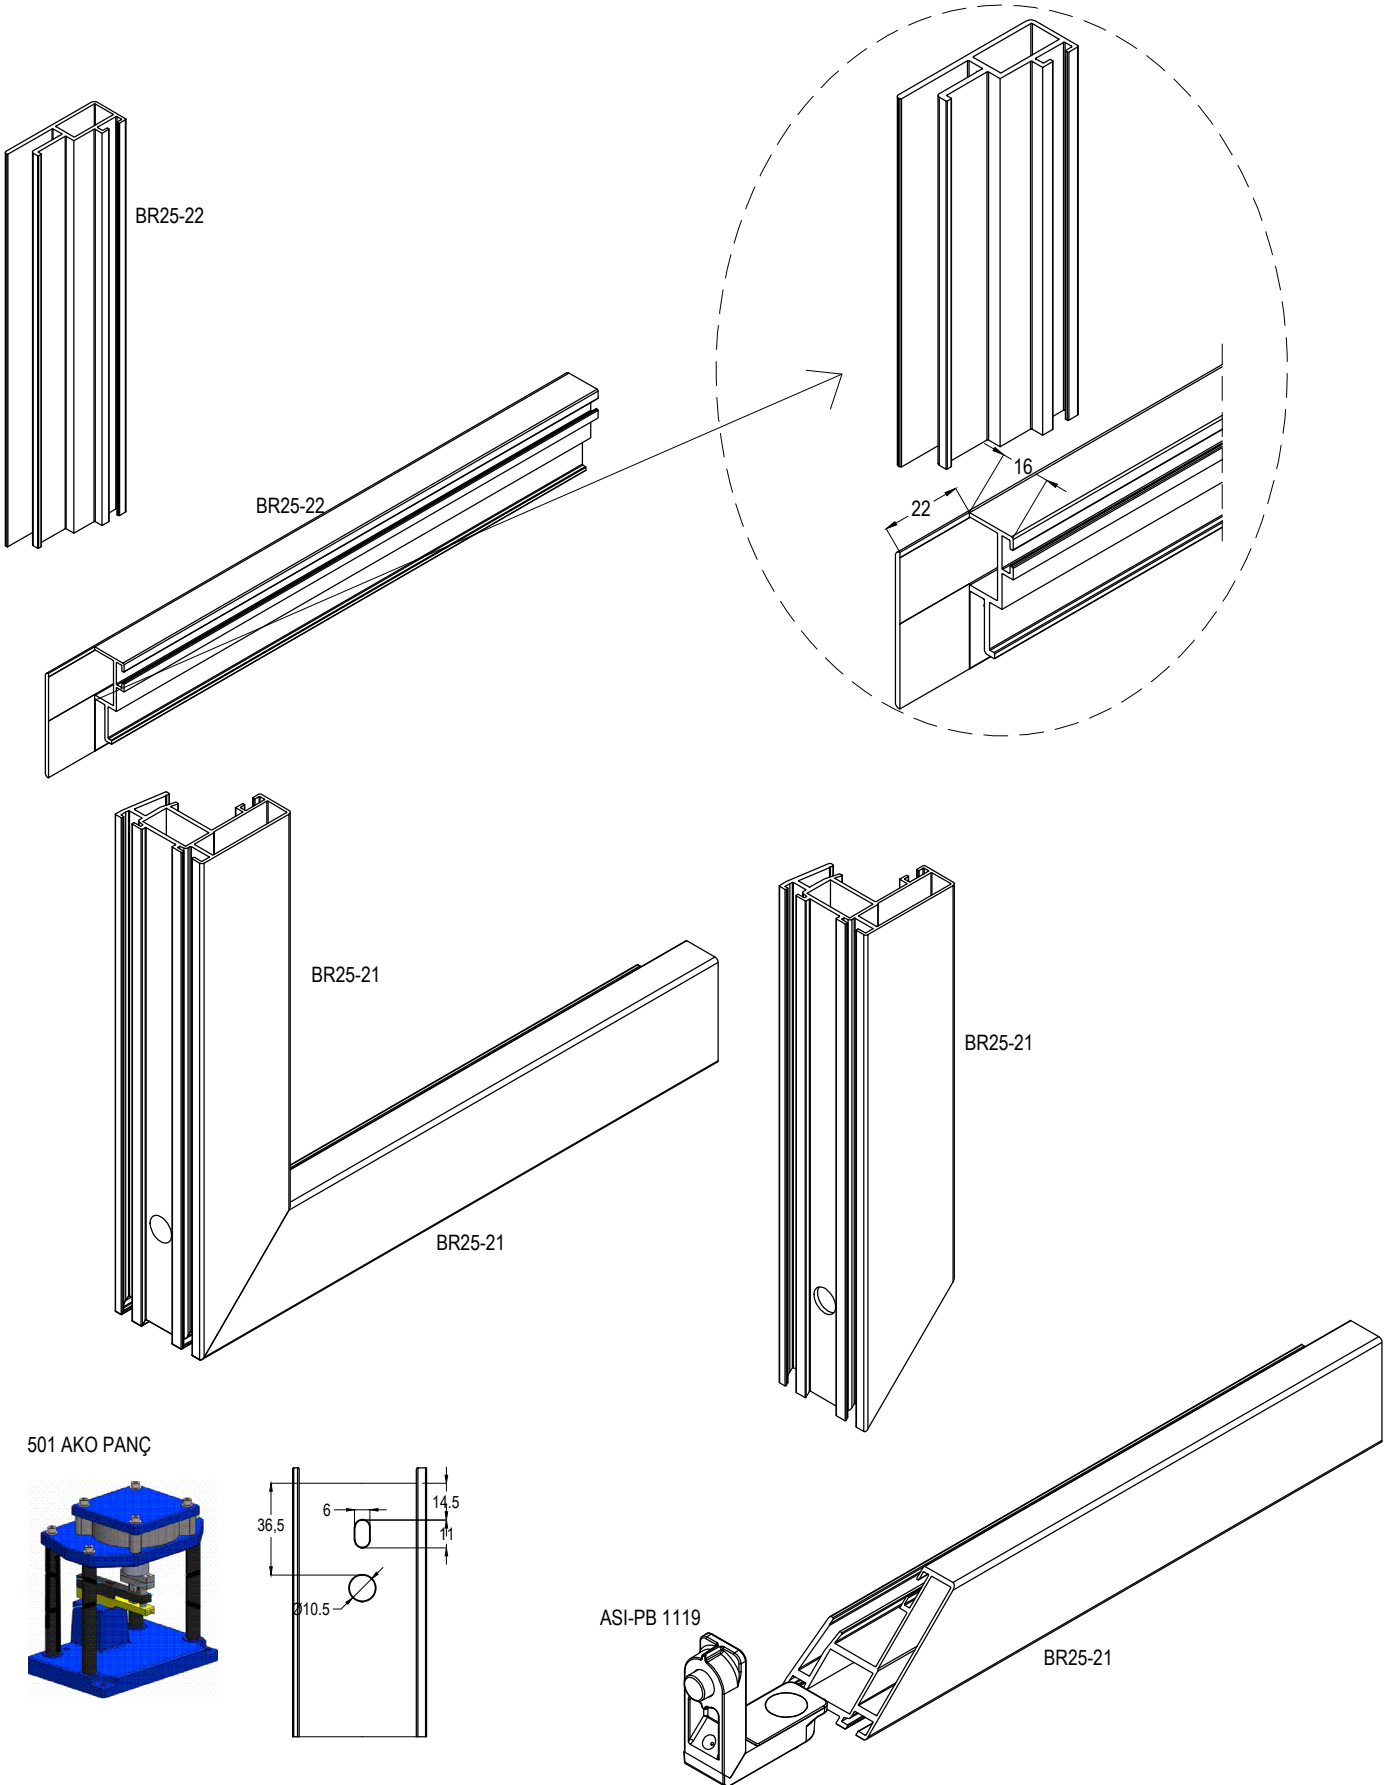

KASA MONTAJI - 2 FRAME ASSEMBLY