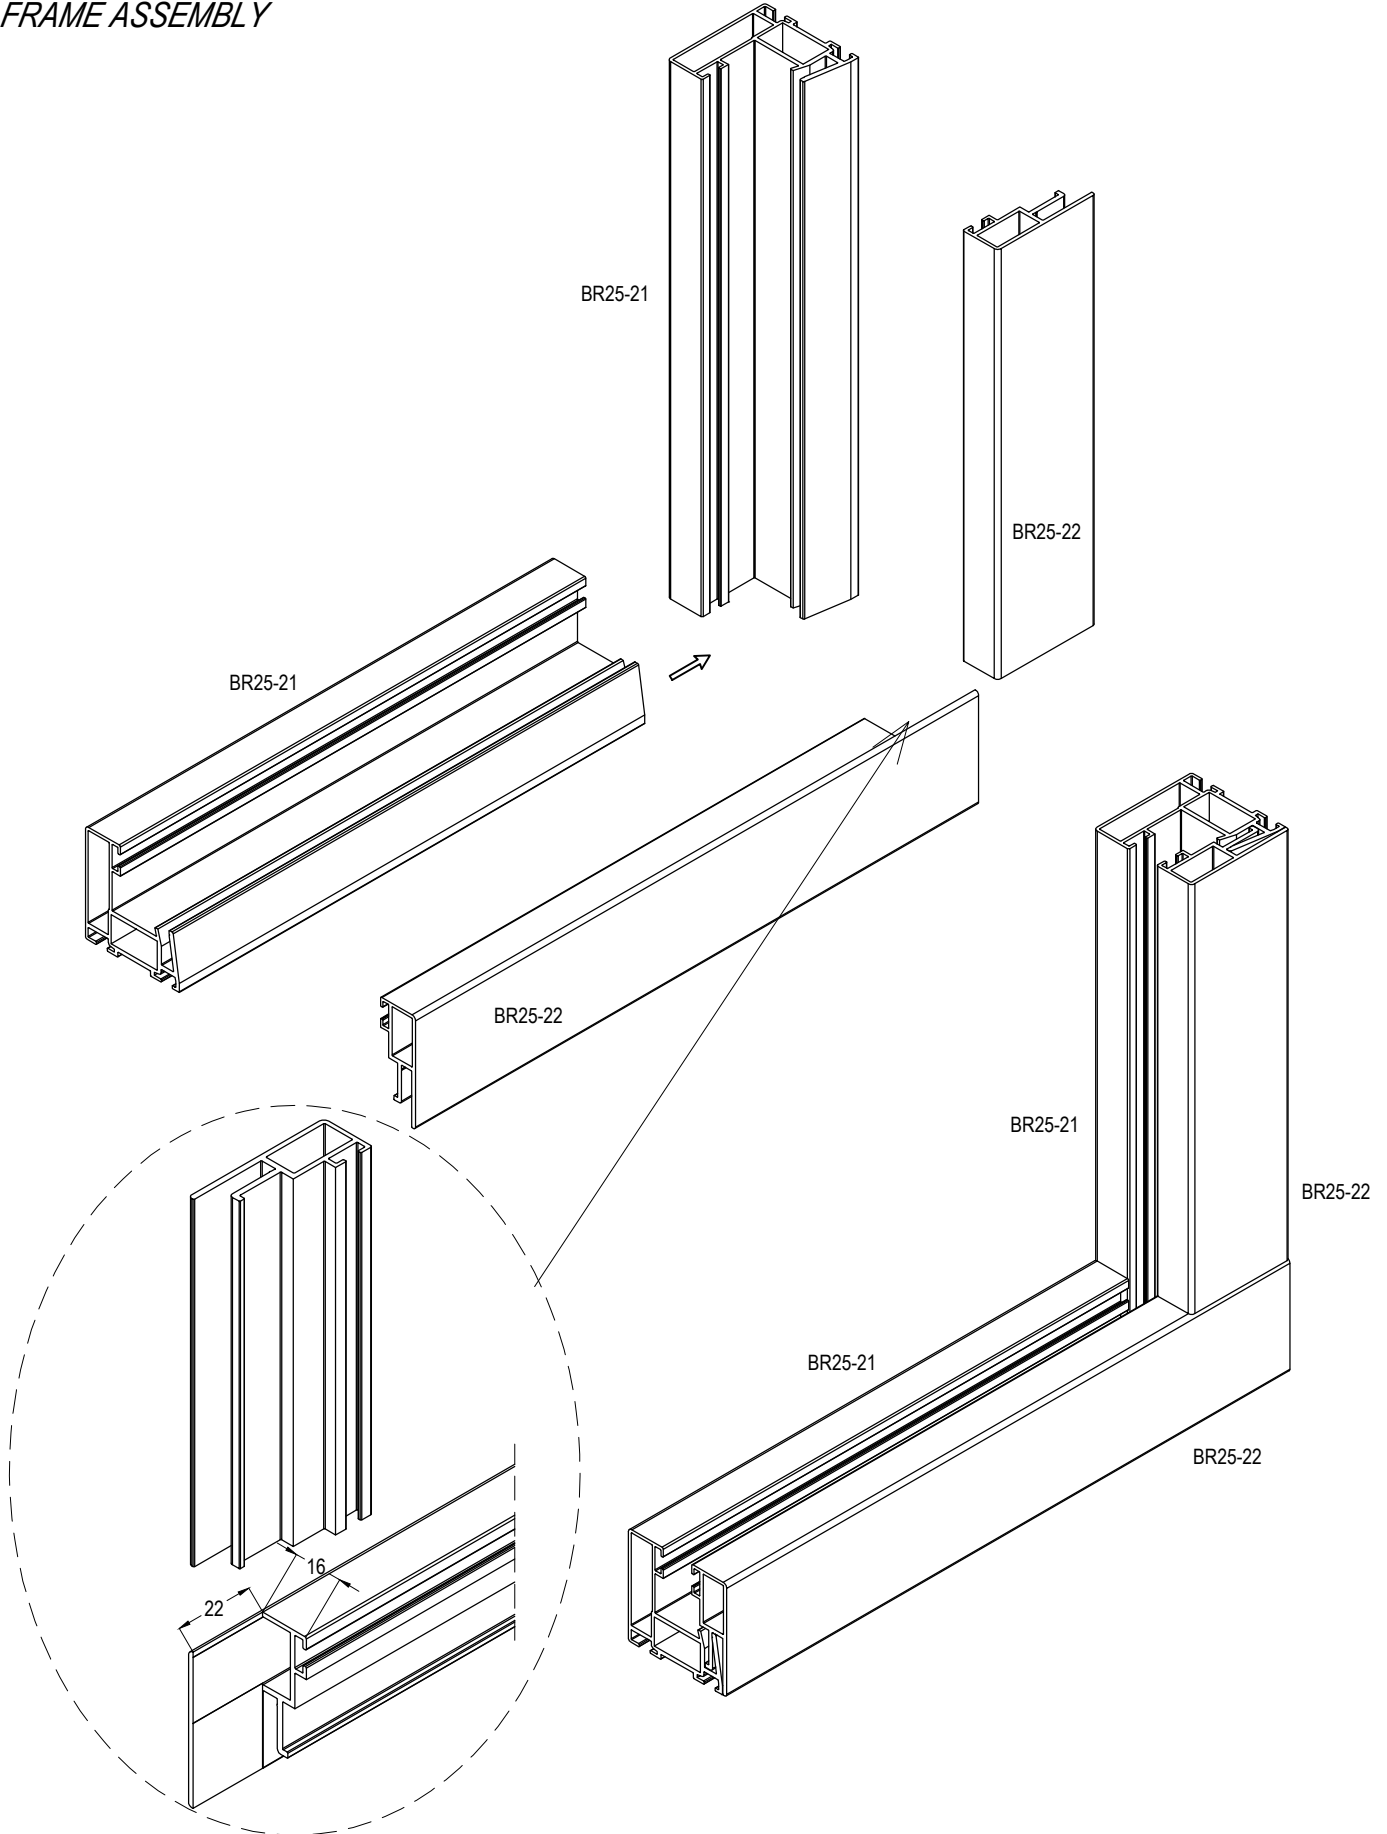

KASA MONTAJI - 1 FRAME ASSEMBLY