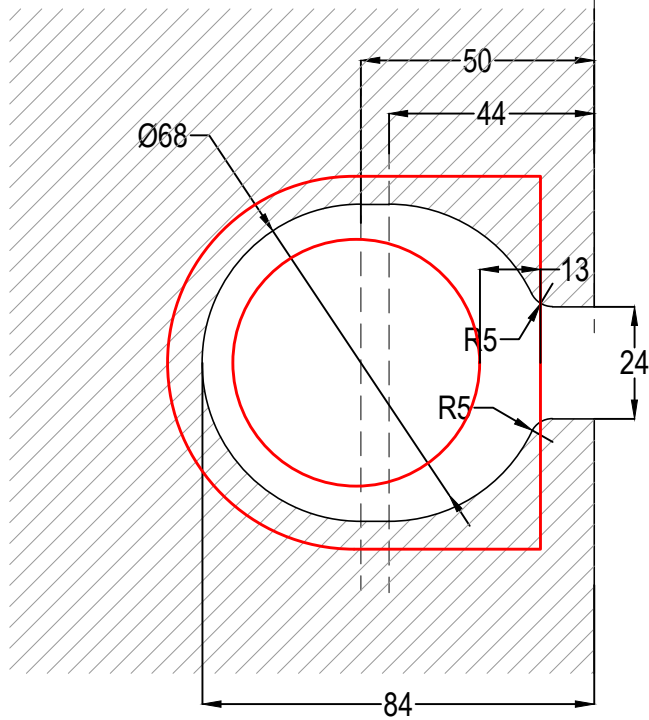

CAM KAPI KOL KESİM ÖLÇÜLERİ / TEK CAM

GLASS DOOR HANDLE CUTTING SIZE SINGLE GLASS