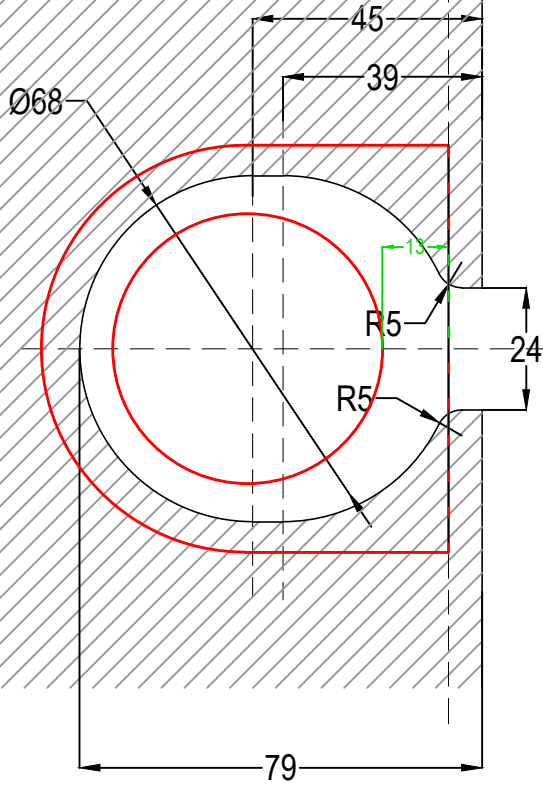

CAM KAPI KOL KESİM ÖLÇÜLERİ GLASS DOOR HANDLE CUTTING SIZE

ASI-HCS 01A
CAMA MONTAJINDA YAPIŞTIRICI
KULLANILMASI ÖNERİLİR
WE ADVICE TO USE GLUE ON
ASSEMBLY FOR ASI-HCS 01 A AND GLASS DOOR

CAM KAPI KOL KESİM ÖLÇÜLERİ GLASS DOOR HANDLE CUTTING SIZE

ASI-HCS 01

ASI-HCS 01A

ASI-HCS 01A
CAMA MONTAJINDA YAPIŞTIRICI
KULLANILMASI ÖNERİLİR

*WE ADVICE TO USE GLUE ON
ASSEMBLY FOR ASI-HCS 01 A AND GLASS DOOR*

CAM KAPI KOL KESİM ÖLÇÜLERİ / TEK CAM
GLASS DOOR HANDLE CUTTING SIZE SINGLE GLASS