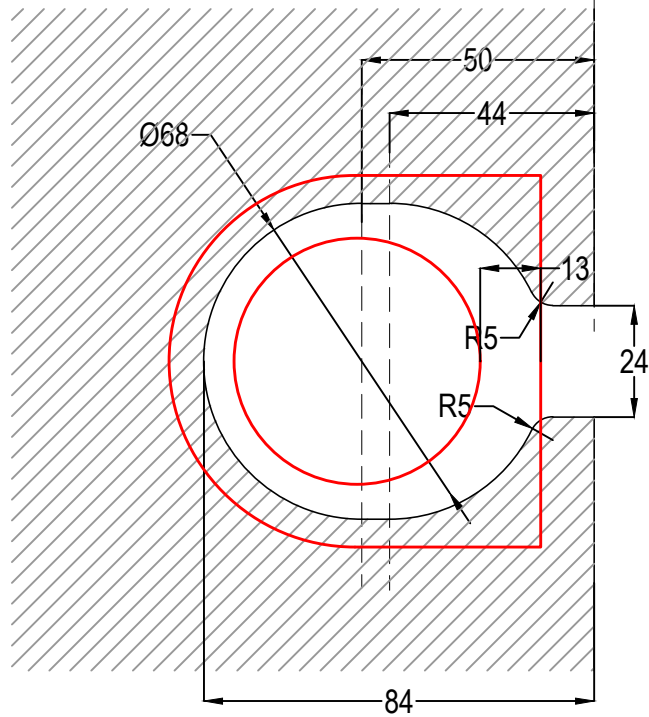

ASI-HCS 01

ASI-HCS 01A

ASI-HCS 01A
CAMA MONTAJINDA YAPIŞTIRICI
KULLANILMASI ÖNERİLİR

*WE ADVICE TO USE GLUE ON
ASSEMBLY FOR ASI-HCS 01 A AND GLASS DOOR*

CAM KAPI KOL KESİM ÖLÇÜLERİ / TEK CAM
GLASS DOOR HANDLE CUTTING SIZE SINGLE GLASS

ASI-HCS 01A
CAMA MONTAJINDA YAPIŞTIRICI
KULLANILMASI ÖNERİLİR.

WE ADVISE TO USE GLUE ON
ASSEMBLY FOR ASI-HCS 01 A AND GLASS DOOR.

CAM KAPI KOL KESİM ÖLÇÜLERİ / ÇİFT CAM-AHŞAP KAPI
GLASS DOOR-WOOD DOOR HANDLE CUTTING SIZE SINGLE GLASS