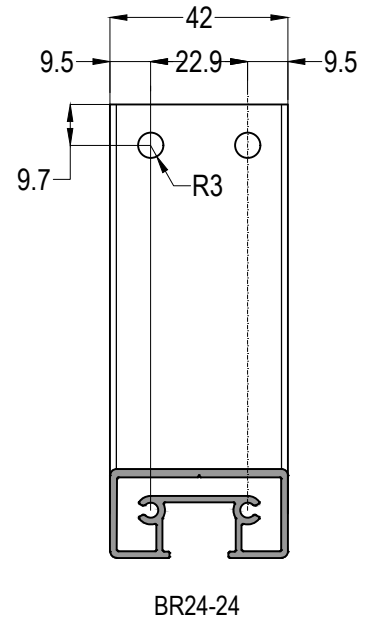

INTERNO 100-K

KAPAKLI OFİS BÖLME SİSTEMİ
OFFICE PARTITION SYSTEM