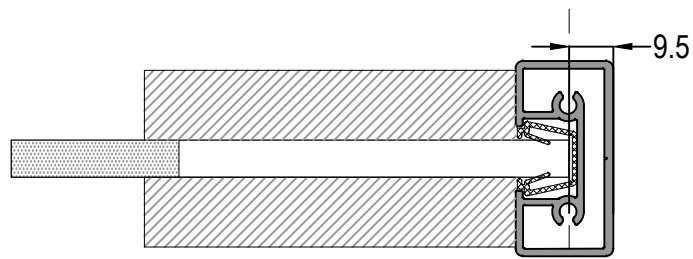

CAM KAPI KOL KESİM ÖLÇÜLERİ GLASS DOOR HANDLE CUTTING SIZE

ASI-HCS 01A
CAMA MONTAJINDA YAPIŞTIRICI
KULLANILMASI ÖNERİLİR
WE ADVICE TO USE GLUE ON
ASSEMBLY FOR ASI-HCS 01 A AND GLASS DOOR

CAM KAPI KOL KESİM ÖLÇÜLERİ GLASS DOOR HANDLE CUTTING SIZE

ASI-HCS 01

ASI-HCS 01A

ASI-HCS 01A
CAMA MONTAJINDA YAPIŞTIRICI
KULLANILMASI ÖNERİLİR

*WE ADVICE TO USE GLUE ON
ASSEMBLY FOR ASI-HCS 01 A AND GLASS DOOR*

CAM KAPI KOL KESİM ÖLÇÜLERİ / TEK CAM
GLASS DOOR HANDLE CUTTING SIZE SINGLE GLASS

ASI-HCS 01A
CAMA MONTAJINDA YAPIŞTIRICI
KULLANILMASI ÖNERİLİR.

WE ADVISE TO USE GLUE ON
ASSEMBLY FOR ASI-HCS 01 A AND GLASS DOOR.

CAM KAPI KOL KESİM ÖLÇÜLERİ / ÇİFT CAM-AHŞAP KAPI
GLASS DOOR-WOOD DOOR HANDLE CUTTING SIZE SINGLE GLASS