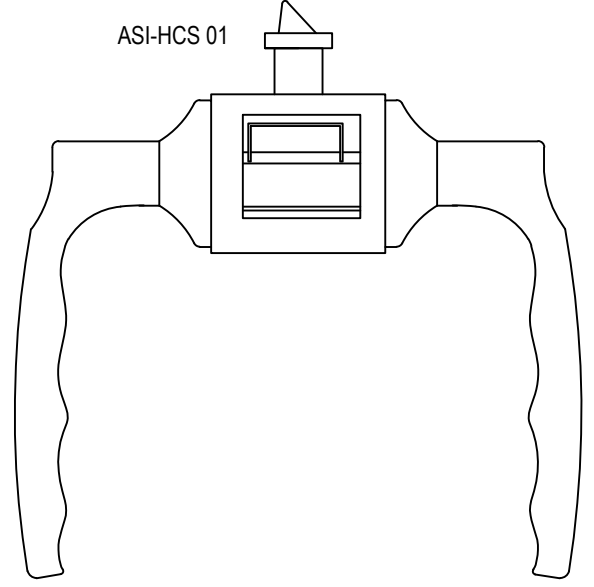

CAM KAPI KOL KESİM ÖLÇÜLERİ GLASS DOOR HANDLE CUTTING SIZE

ASI-HCS 01A
CAMA MONTAJINDA YAPIŞTIRICI
KULLANILMASI ÖNERİLİR
WE ADVICE TO USE GLUE ON
ASSEMBLY FOR ASI-HCS 01 A AND GLASS DOOR

CAM KAPI KOL KESİM ÖLÇÜLERİ GLASS DOOR HANDLE CUTTING SIZE

ASI-HCS 01

ASI-HCS 01A

ASI-HCS 01A
CAMA MONTAJINDA YAPIŞTIRICI
KULLANILMASI ÖNERİLİR

*WE ADVICE TO USE GLUE ON
ASSEMBLY FOR ASI-HCS 01 A AND GLASS DOOR*

CAM KAPI KOL KESİM ÖLÇÜLERİ / TEK CAM
GLASS DOOR HANDLE CUTTING SIZE SINGLE GLASS