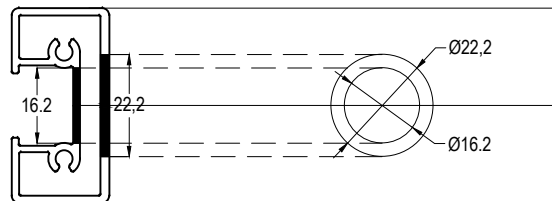

CAM KAPI KOL KESİM ÖLÇÜLERİ GLASS DOOR HANDLE CUTTING SIZE

ASI-HCS 01A
CAMA MONTAJINDA YAPIŞTIRICI
KULLANILMASI ÖNERİLİR
WE ADVICE TO USE GLUE ON
ASSEMBLY FOR ASI-HCS 01 A AND GLASS DOOR

CAM KAPI KOL KESİM ÖLÇÜLERİ GLASS DOOR HANDLE CUTTING SIZE

ASI-HCS 01

ASI-HCS 01A

ASI-HCS 01A
CAMA MONTAJINDA YAPIŞTIRICI
KULLANILMASI ÖNERİLİR

*WE ADVICE TO USE GLUE ON
ASSEMBLY FOR ASI-HCS 01 A AND GLASS DOOR*

CAM KAPI KOL KESİM ÖLÇÜLERİ / TEK CAM
GLASS DOOR HANDLE CUTTING SIZE SINGLE GLASS

ASI-HCS 01A
CAMA MONTAJINDA YAPIŞTIRICI
KULLANILMASI ÖNERİLİR.

WE ADVISE TO USE GLUE ON
ASSEMBLY FOR ASI-HCS 01 A AND GLASS DOOR.

CAM KAPI KOL KESİM ÖLÇÜLERİ / ÇİFT CAM-AHŞAP KAPI
GLASS DOOR-WOOD DOOR HANDLE CUTTING SIZE SINGLE GLASS