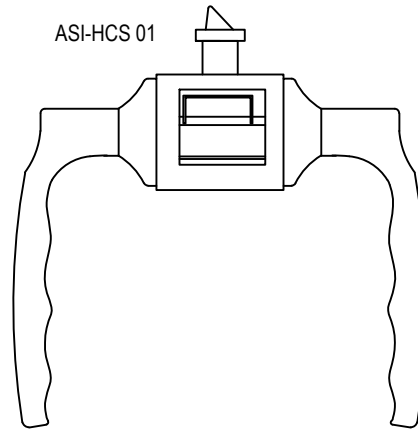

CAM KAPI KOL KESİM ÖLÇÜLERİ GLASS DOOR HANDLE CUTTING SIZE

ASI-HCS 01A
CAMA MONTAJINDA YAPIŞTIRICI
KULLANILMASI ÖNERİLİR
WE ADVICE TO USE GLUE ON
ASSEMBLY FOR ASI-HCS 01 A AND GLASS DOOR

CAM KAPI KOL KESİM ÖLÇÜLERİ GLASS DOOR HANDLE CUTTING SIZE

ASI-HCS 01

ASI-HCS 01A

ASI-HCS 01A
CAMA MONTAJINDA YAPIŞTIRICI
KULLANILMASI ÖNERİLİR

*WE ADVICE TO USE GLUE ON
ASSEMBLY FOR ASI-HCS 01 A AND GLASS DOOR*

CAM KAPI KOL KESİM ÖLÇÜLERİ / TEK CAM
GLASS DOOR HANDLE CUTTING SIZE SINGLE GLASS

ASI-HCS 01A
CAMA MONTAJINDA YAPIŞTIRICI
KULLANILMASI ÖNERİLİR.

WE ADVISE TO USE GLUE ON
ASSEMBLY FOR ASI-HCS 01 A AND GLASS DOOR.

CAM KAPI KOL KESİM ÖLÇÜLERİ / ÇİFT CAM-AHŞAP KAPI
GLASS DOOR-WOOD DOOR HANDLE CUTTING SIZE SINGLE GLASS