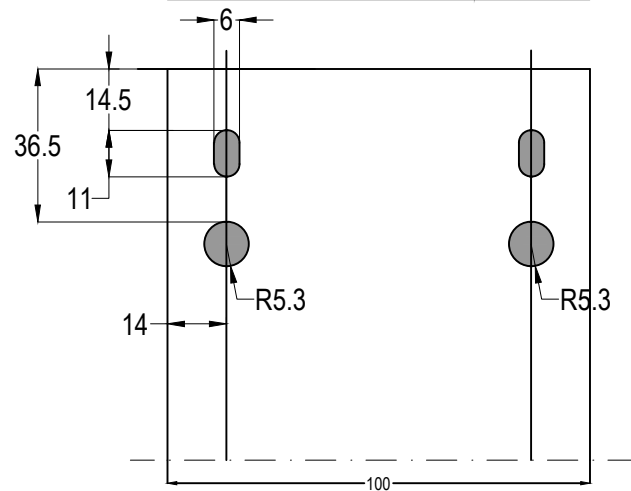

INTERNO 100-K

KAPAKLI OFİS BÖLME SİSTEMİ
OFFICE PARTITION SYSTEM