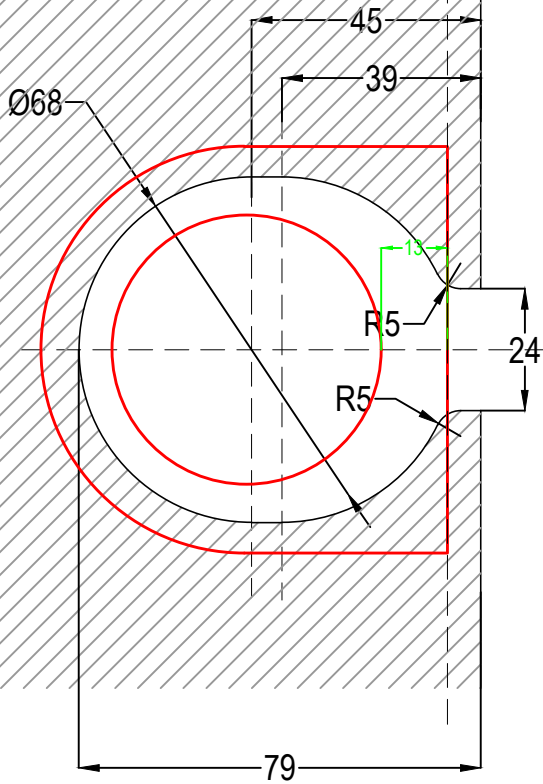

CAM KAPI KOL KESİM ÖLÇÜLERİ GLASS DOOR HANDLE CUTTING SIZE

ASI-HCS 01A
CAMA MONTAJINDA YAPIŞTIRICI
KULLANILMASI ÖNERİLİR

WE ADVICE TO USE GLUE ON
ASSEMBLY FOR ASI-HCS 01 A AND GLASS DOOR