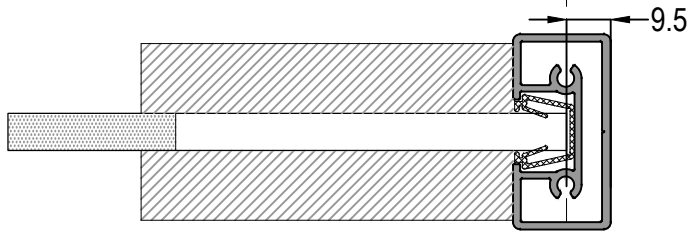

CAM KAPI KOL KESİM ÖLÇÜLERİ / TEK CAM
GLASS DOOR HANDLE CUTTING SIZE SINGLE GLASS