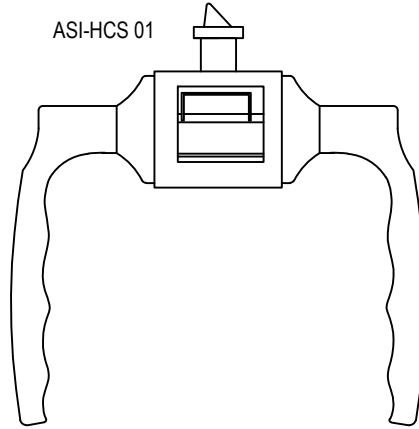

CAM KAPI KOL KESİM ÖLÇÜLERİ / TEK CAM
GLASS DOOR HANDLE CUTTING SIZE SINGLE GLASS

ASI-HCS 01

ASI-HCS 01A

ASI-HCS 01A
CAMA MONTAJINDA YAPIŞTIRICI
KULLANILMASI ÖNERİLİR.

*WE ADVICE TO USE GLUE ON
ASSEMBLY FOR ASI-HCS 01 A AND GLASS DOOR.*

CAM KAPI KOL KESİM ÖLÇÜLERİ / ÇİFT CAM-AHŞAP KAPI
GLASS DOOR-WOOD DOOR HANDLE CUTTING SIZE SINGLE GLASS