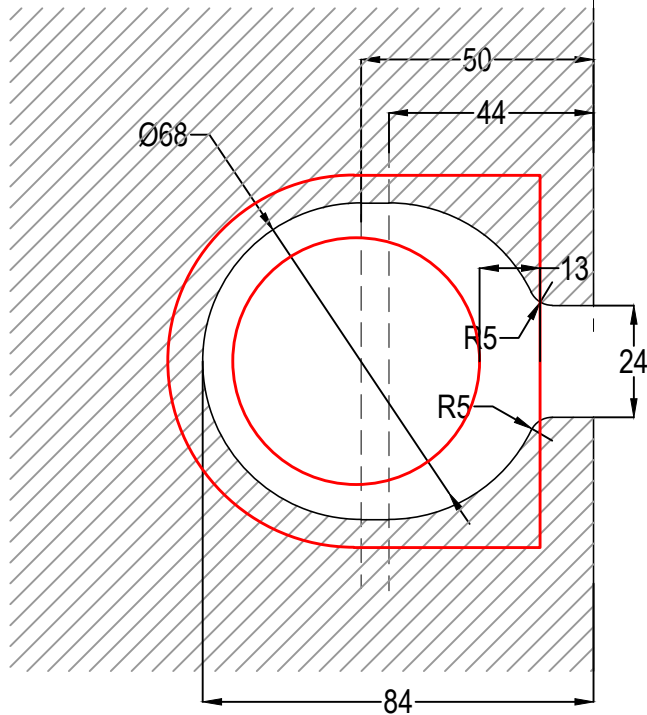

CAM KAPI KOL KESİM ÖLÇÜLERİ / TEK CAM
GLASS DOOR HANDLE CUTTING SIZE SINGLE GLASS