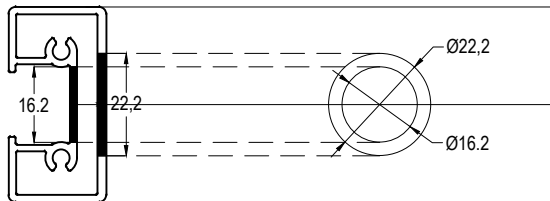

CAM KAPI KOL KESİM ÖLÇÜLERİ / TEK CAM
GLASS DOOR HANDLE CUTTING SIZE SINGLE GLASS