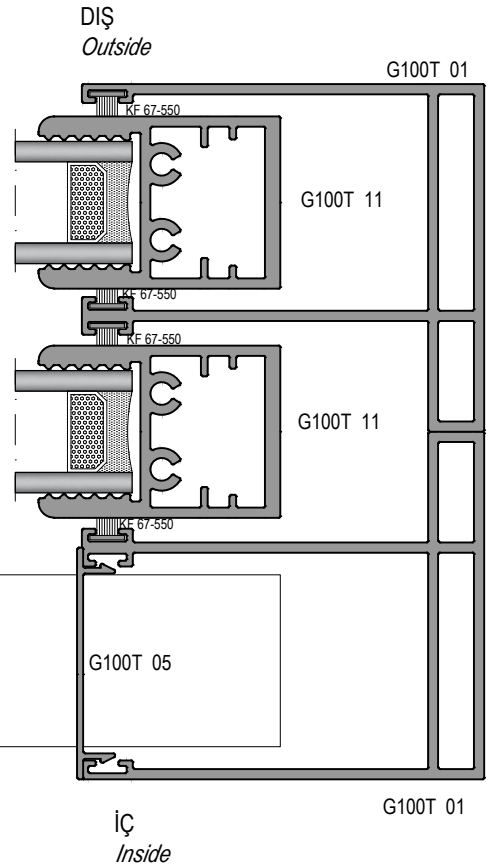

# G100T

ISICAMLI GIYOTIN SÜRME CAM BALKON SİSTEMİ  
VERTICAL SLIDING GLASS BALCONY SYSTEM WITH THERMAL GLASS

1

2

3

4