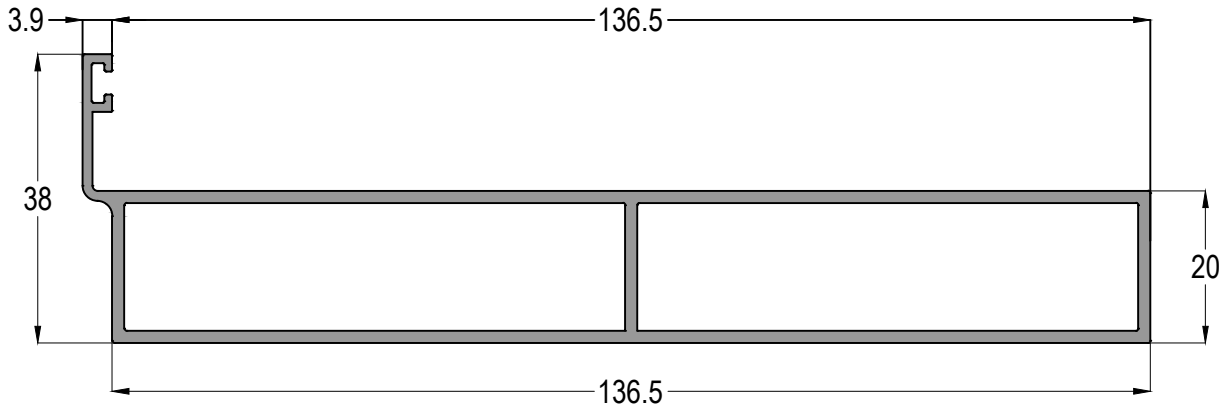

G100T 06

AĞIRLIK / Weight

1,496 kg/mt