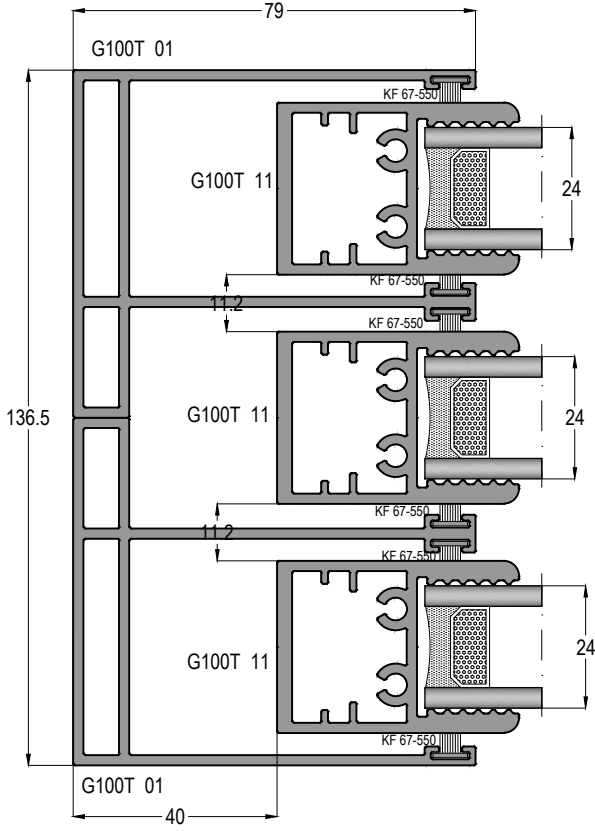

G100T

ISICAMLI GIYOTIN SÜRME CAM BALKON SİSTEMİ
VERTICAL SLIDING GLASS BALCONY SYSTEM WITH THERMAL GLASS

1

2

3

4