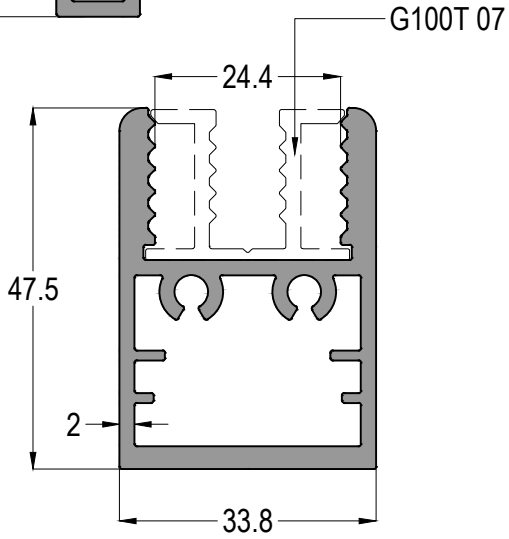

G100T

ISICAMLI GIYOTIN SÜRME CAM BALKON SİSTEMİ
VERTICAL SLIDING GLASS BALCONY SYSTEM WITH THERMAL GLASS

ASISTAL

G100T 01

G100T 01	
	AĞIRLIK / Weight
	1,650 kg/mt

G100T 11

G100T 11	
	AĞIRLIK / Weight
	1,304 kg/mt

G100T 12

G100T 12	
	AĞIRLIK / Weight
	1,412 kg/mt

G100T 07

G100T 07	
	AĞIRLIK / Weight
	0,389 kg/mt