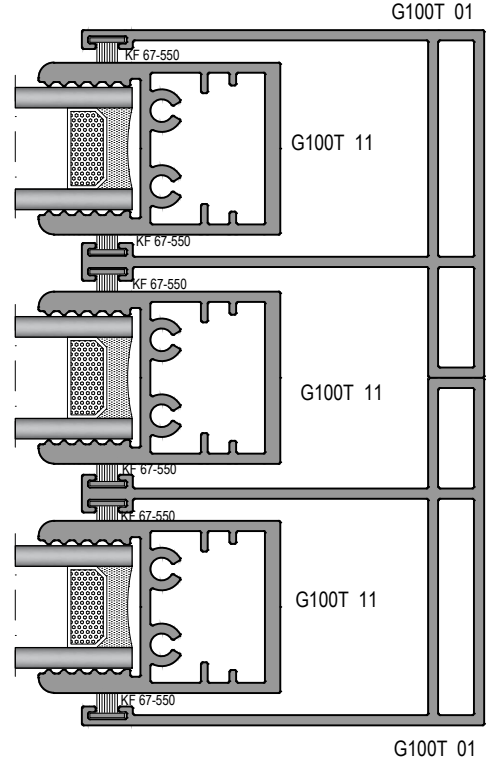

# G100T

ISICAMLI GIYOTIN SÜRME CAM BALKON SİSTEMİ  
VERTICAL SLIDING GLASS BALCONY SYSTEM WITH THERMAL GLASS

1

2

3

4