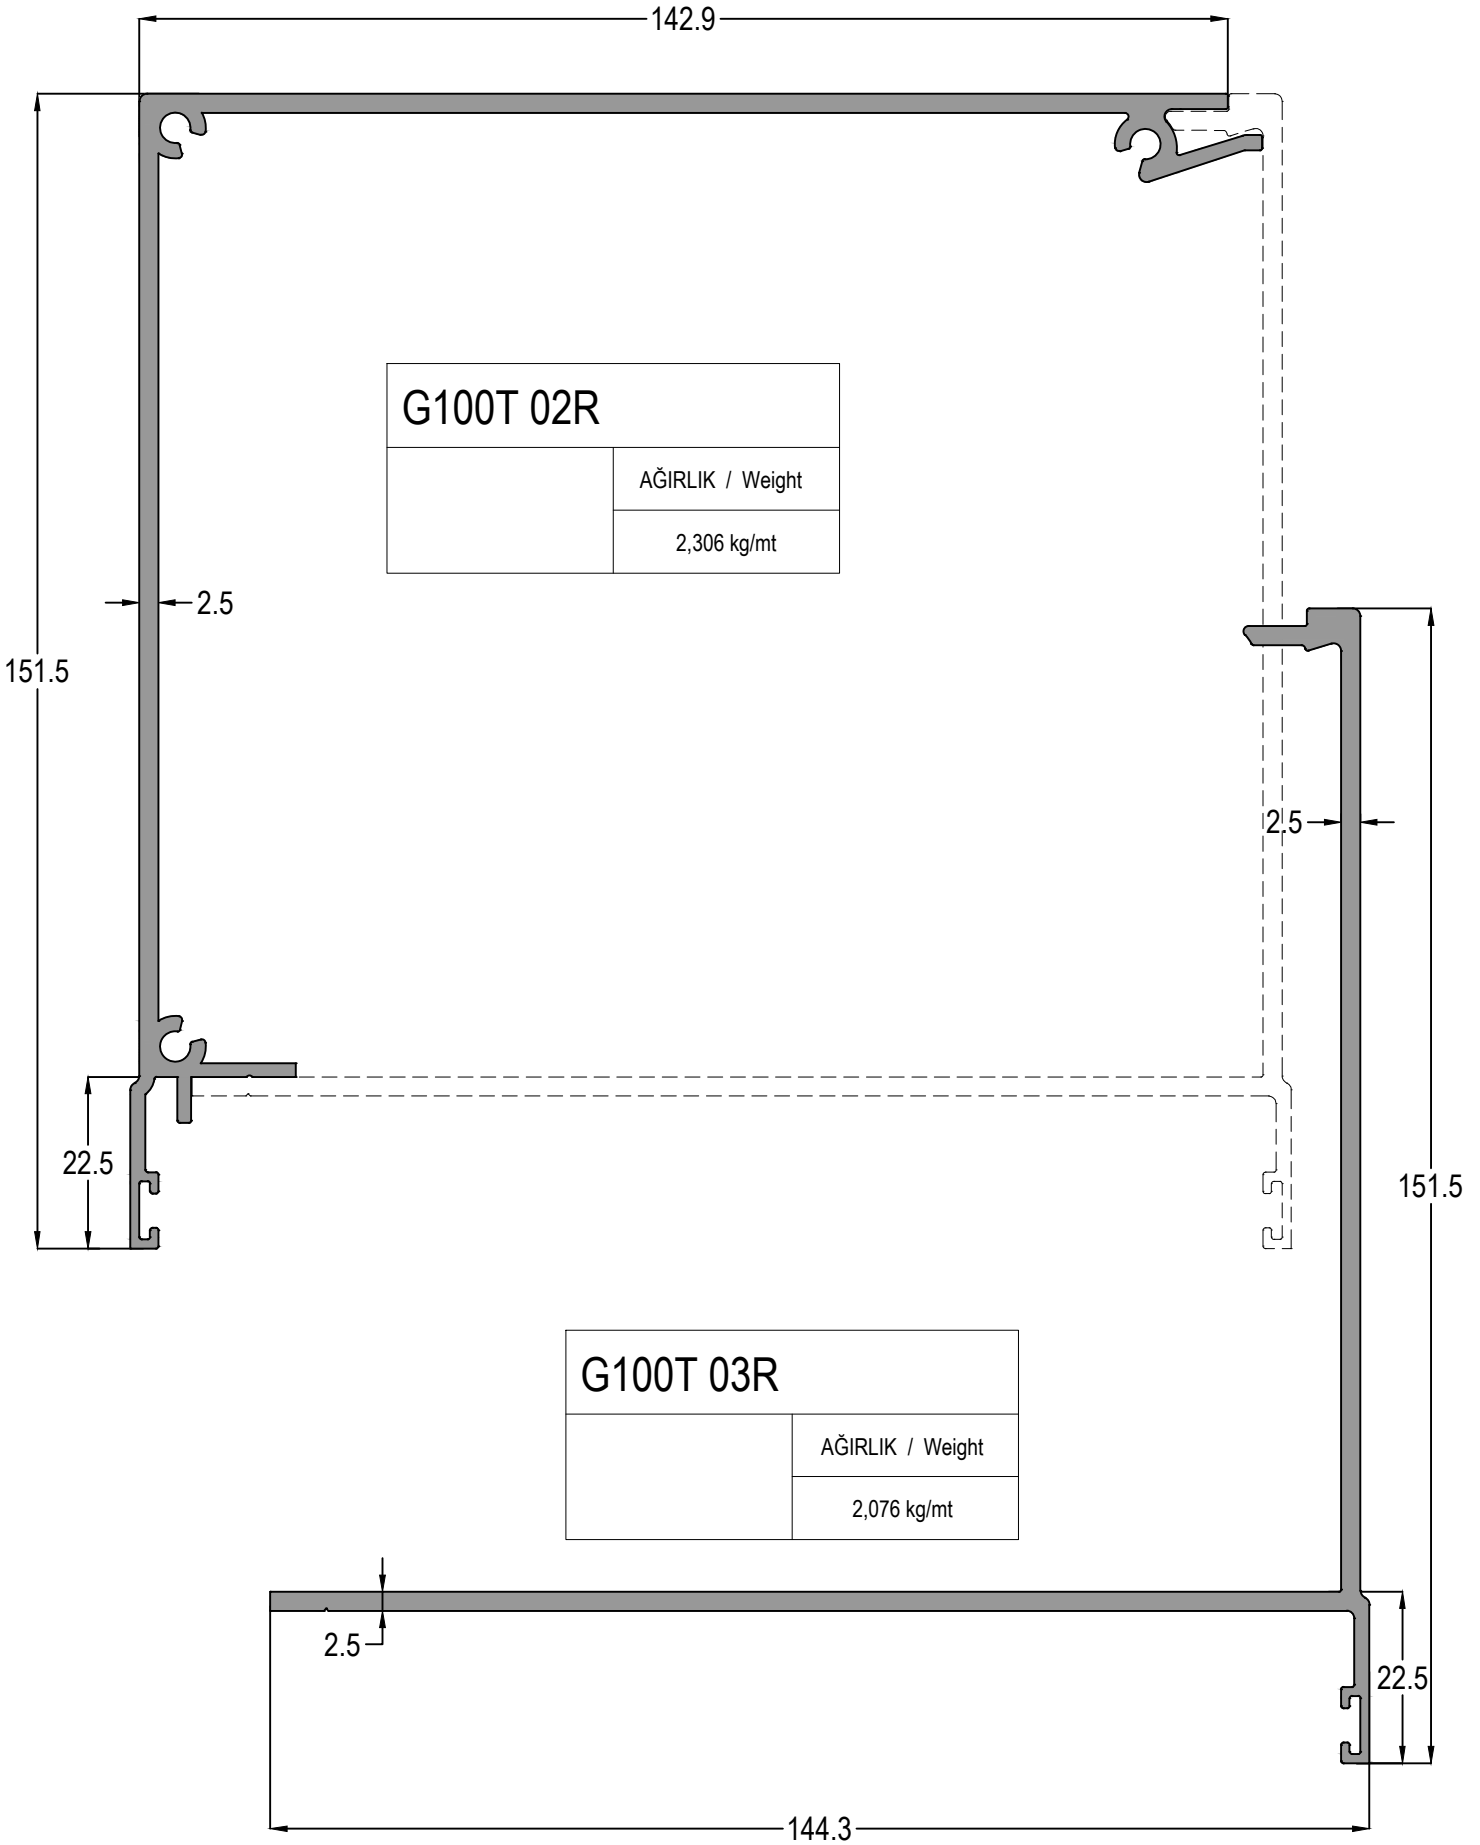

G100T

ISICAMLI GIYOTIN SÜRME CAM BALKON SİSTEMİ
VERTICAL SLIDING GLASS BALCONY SYSTEM WITH THERMAL GLASS

ASISTAL

Profil ağırlıklarımız teorik olup; teslim anındaki tartımız geçerlidir.
Profile weights are theoretical and the weight at the time of delivery is valid.