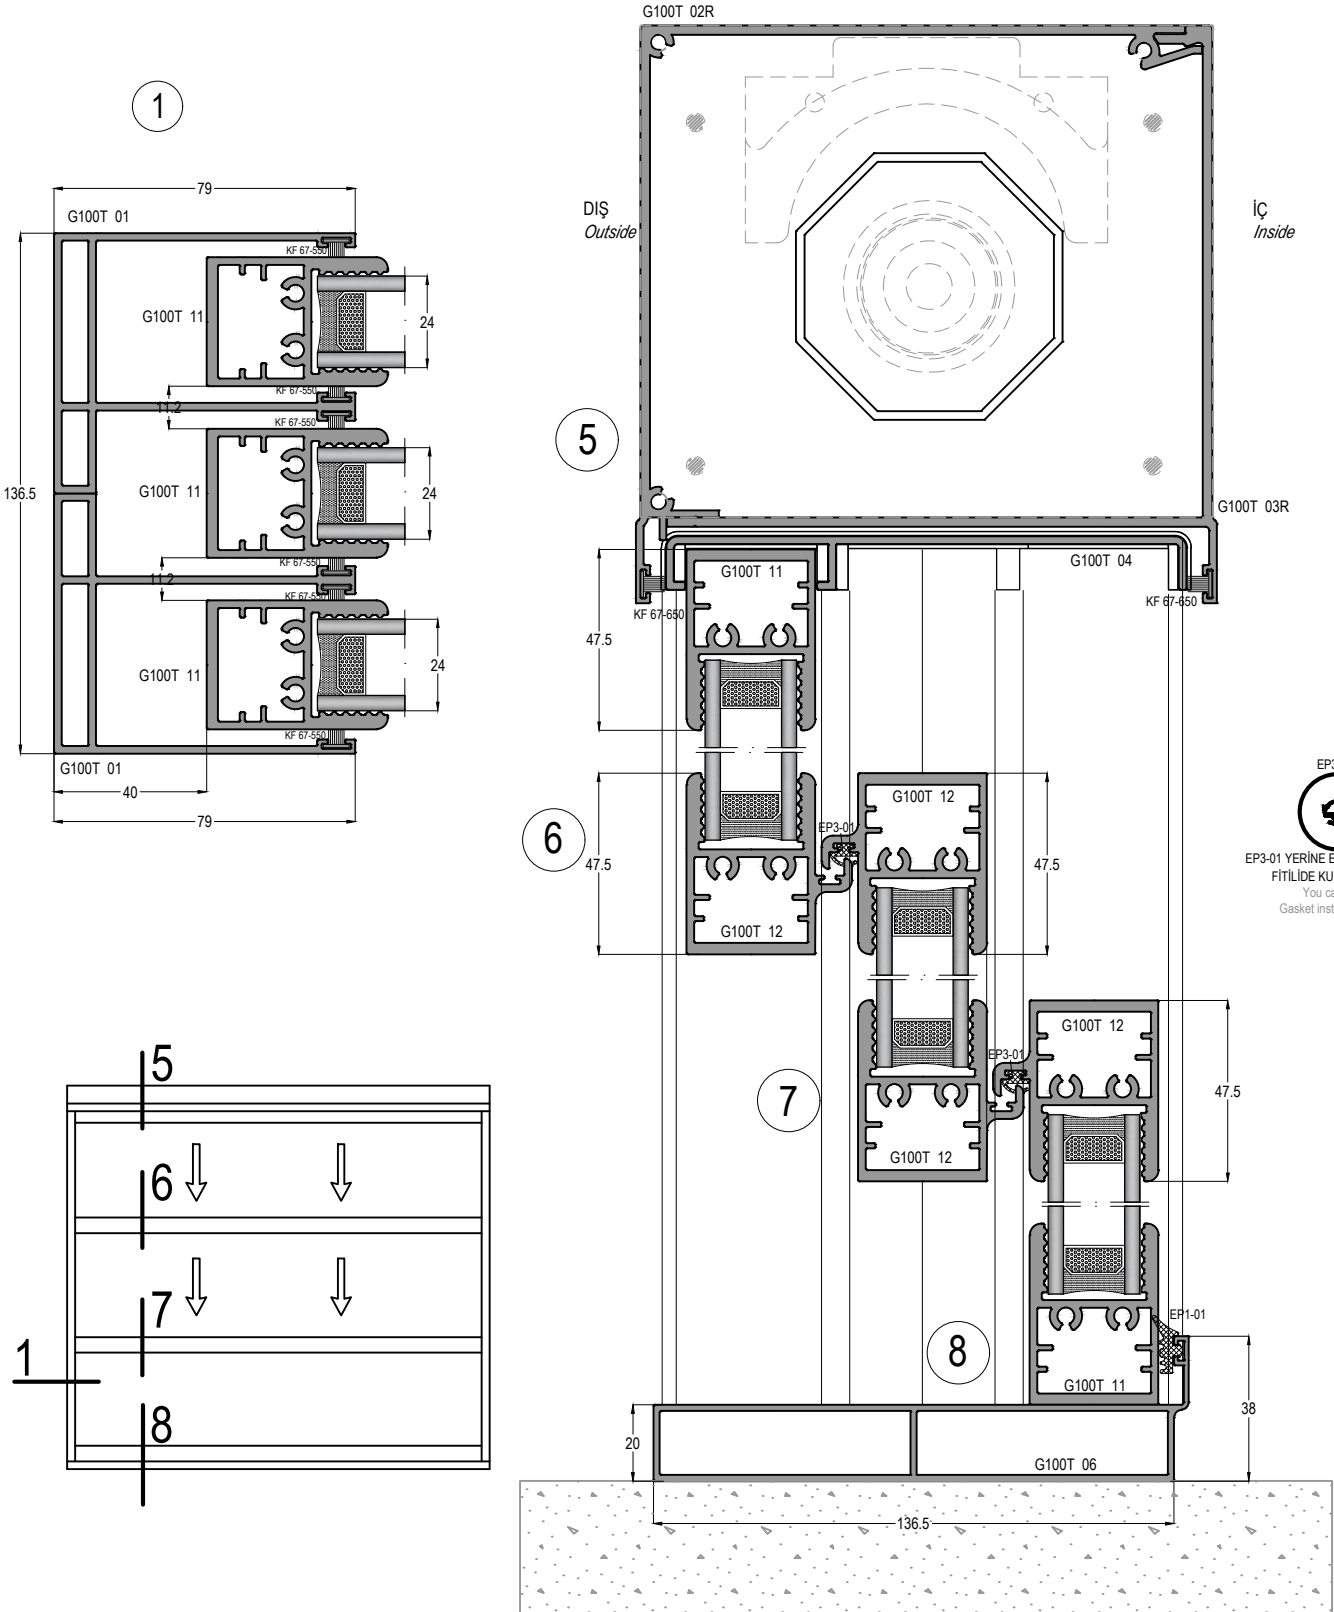

ISICAM DETAYI

DOUBLE GLAZING DETAILS