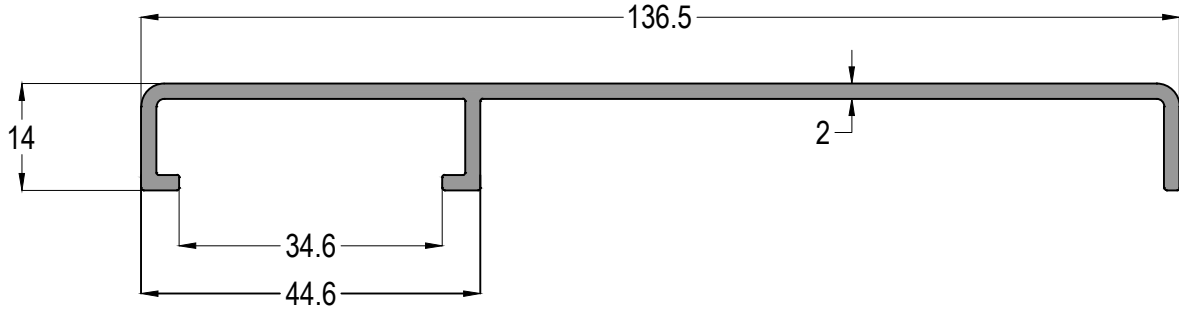

G100T

ISICAMLI GIYOTIN SÜRME CAM BALKON SİSTEMİ
VERTICAL SLIDING GLASS BALCONY SYSTEM WITH THERMAL GLASS

ASISTAL

G100T 04

AĞIRLIK / Weight

0,956 kg/mt