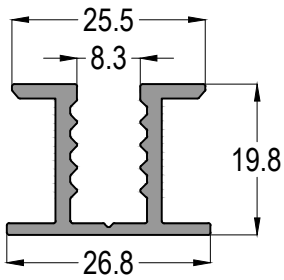

G100T 11

G100T 11	
	AĞIRLIK / Weight
	1,304 kg/mt

G100T 12

G100T 12	
	AĞIRLIK / Weight
	1,412 kg/mt

G100T 07

G100T 07	
	AĞIRLIK / Weight
	0,389 kg/mt