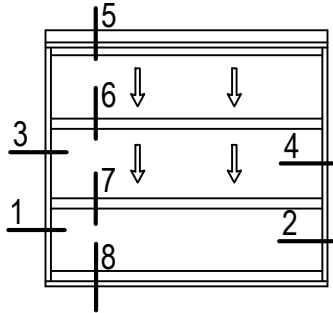

G100T

ISICAMLI GIYOTIN SÜRME CAM BALKON SİSTEMİ
VERTICAL SLIDING GLASS BALCONY SYSTEM WITH THERMAL GLASS

1

2

3

4