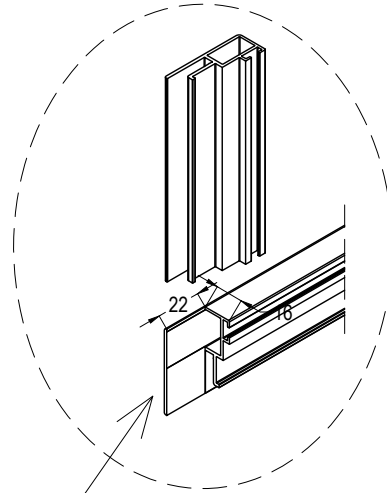

INTERNO 42

TEK CAMLI OFIS BÖLME SİSTEMİ
OFFICE PARTITION SYSTEM WITH SINGLE GLASS

ASISTAL

ORTA KAYIT MONTAJI T JOINT ASSEMBLY