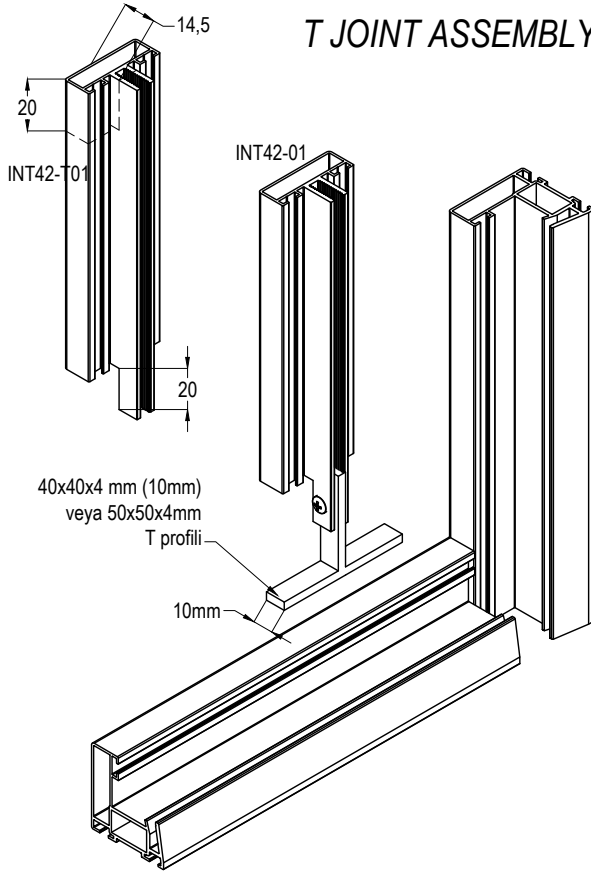

INTERNO 42

TEK CAMLI OFIS BÖLME SİSTEMİ
OFFICE PARTITION SYSTEM WITH SINGLE GLASS

ASISTAL

ORTA KAYIT MONTAJI T JOINT ASSEMBLY