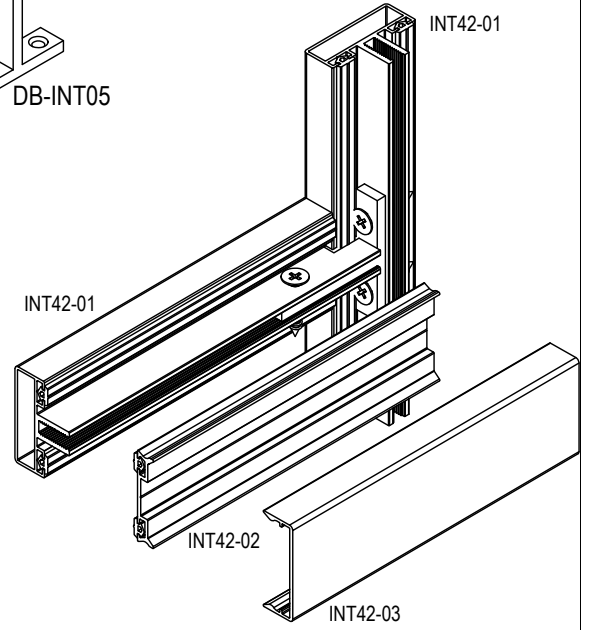

INTERNO 42

TEK CAMLI OFIS BÖLME SİSTEMİ
OFFICE PARTITION SYSTEM WITH SINGLE GLASS

ASISTAL

ORTA KAYIT MONTAJI T JOINT ASSEMBLY