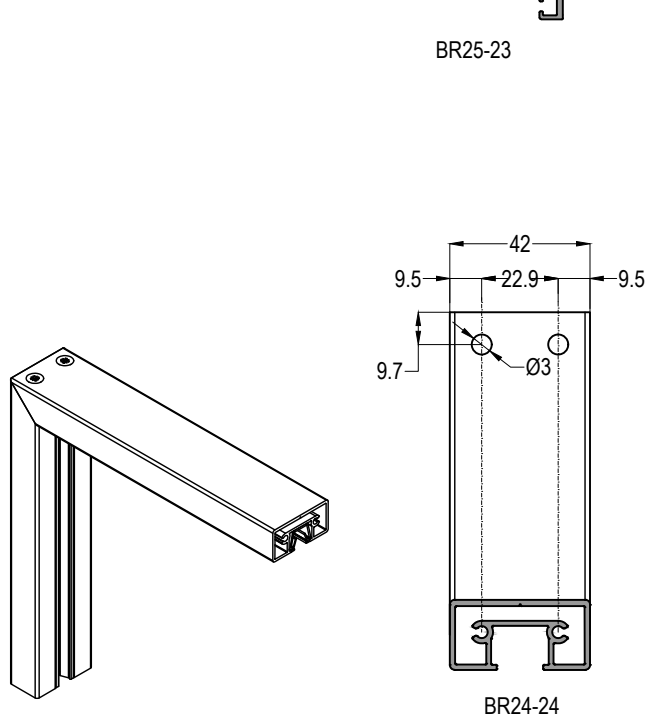

INTERNO 42

TEK CAMLI OFIS BÖLME SİSTEMİ
OFFICE PARTITION SYSTEM WITH SINGLE GLASS

ASISTAL

ORTA KAYIT MONTAJI T JOINT ASSEMBLY

INTERNO 42

TEK CAMLI OFİS BÖLME SİSTEMİ
OFFICE PARTITION SYSTEM WITH SINGLE GLASS

ASISTAL

501 EKO PANÇ

CAM KAPI KOL KESİM ÖLÇÜLERİ GLASS DOOR HANDLE CUTTING SIZE

ASI-HCS 01A

ASI-HCS 01A
CAMA MONTAJINDA YAPIŞTIRICI
KULLANILMASI ÖNERİLİR
WE ADVISE TO USE GLUE ON
ASSEMBLY FOR ASI-HCS 01 A AND GLASS DOOR