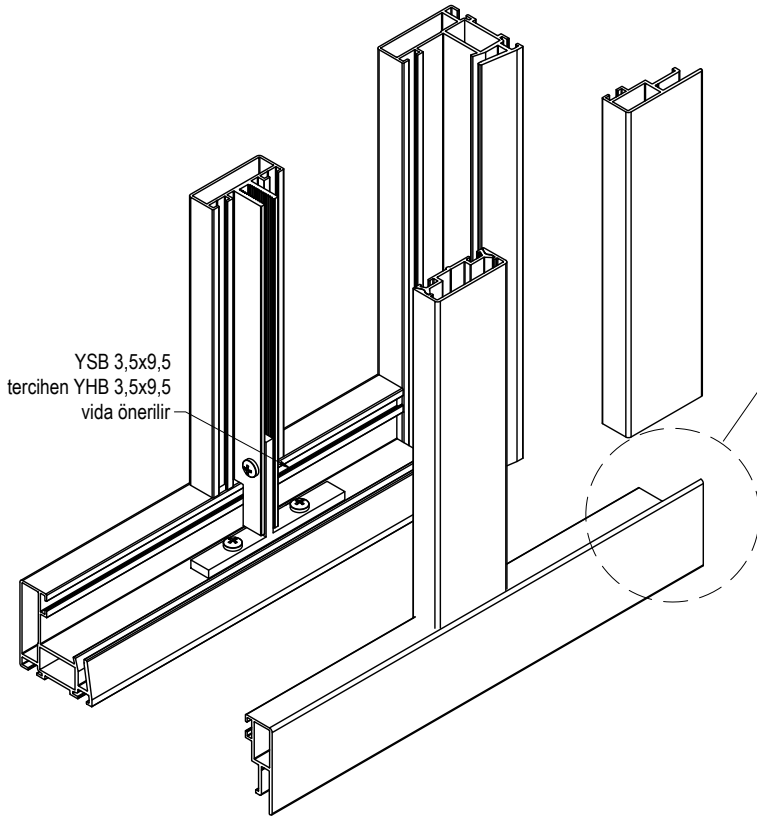

INTERNO 42

TEK CAMLI OFIS BÖLME SİSTEMİ
OFFICE PARTITION SYSTEM WITH SINGLE GLASS

ASISTAL

ORTA KAYIT MONTAJI T JOINT ASSEMBLY