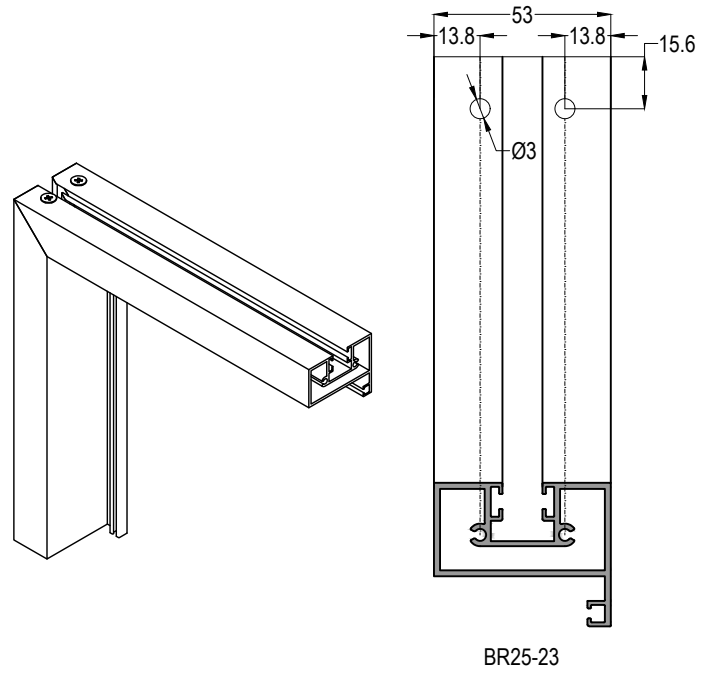

TEK CAMLI OFIS BÖLME SİSTEMİ
OFFICE PARTITION SYSTEM WITH SINGLE GLASS

ASISTAL

INTERNO 42

TEK CAMLI OFIS BÖLME SİSTEMİ
OFFICE PARTITION SYSTEM WITH SINGLE GLASS

ASISTAL

500mm'DE BİR ADET KULLANILACAK
1 Piece Should be Used for each 500m

INTERNO 42

TEK CAMLI OFIS BÖLME SİSTEMİ
OFFICE PARTITION SYSTEM WITH SINGLE GLASS

ASISTAL

ORTA KAYIT MONTAJI T JOINT ASSEMBLY

INTERNO 42

TEK CAMLI OFİS BÖLME SİSTEMİ
OFFICE PARTITION SYSTEM WITH SINGLE GLASS

ASISTAL

501 EKO PANÇ

CAM KAPI KOL KESİM ÖLÇÜLERİ GLASS DOOR HANDLE CUTTING SIZE

ASI-HCS 01A

ASI-HCS 01A
CAMA MONTAJINDA YAPIŞTIRICI
KULLANILMASI ÖNERİLİR
WE ADVISE TO USE GLUE ON
ASSEMBLY FOR ASI-HCS 01 A AND GLASS DOOR