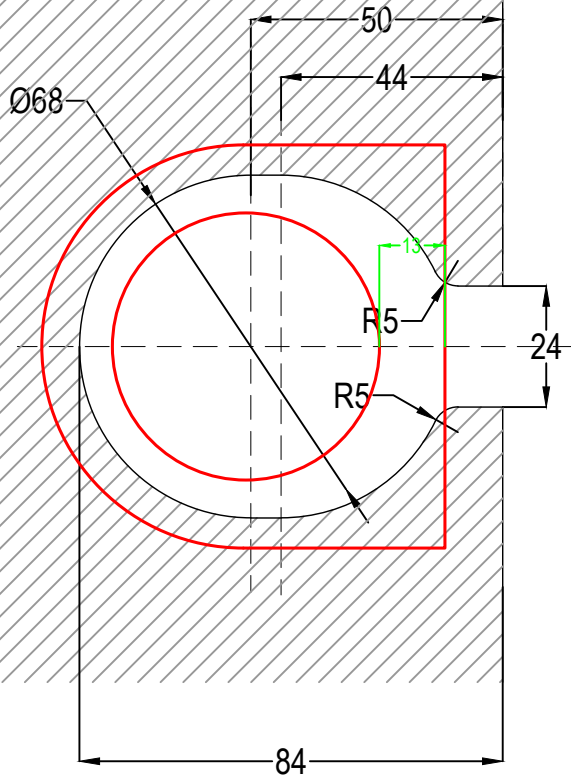

INTERNO 42

TEK CAMLI OFIS BÖLME SİSTEMİ
OFFICE PARTITION SYSTEM WITH SINGLE GLASS

ASISTAL

ORTA KAYIT MONTAJI T JOINT ASSEMBLY

INTERNO 42

TEK CAMLI OFİS BÖLME SİSTEMİ
OFFICE PARTITION SYSTEM WITH SINGLE GLASS

ASISTAL

501 EKO PANÇ

CAM KAPI KOL KESİM ÖLÇÜLERİ GLASS DOOR HANDLE CUTTING SIZE

ASI-HCS 01A

ASI-HCS 01A
CAMA MONTAJINDA YAPIŞTIRICI
KULLANILMASI ÖNERİLİR
WE ADVISE TO USE GLUE ON
ASSEMBLY FOR ASI-HCS 01 A AND GLASS DOOR