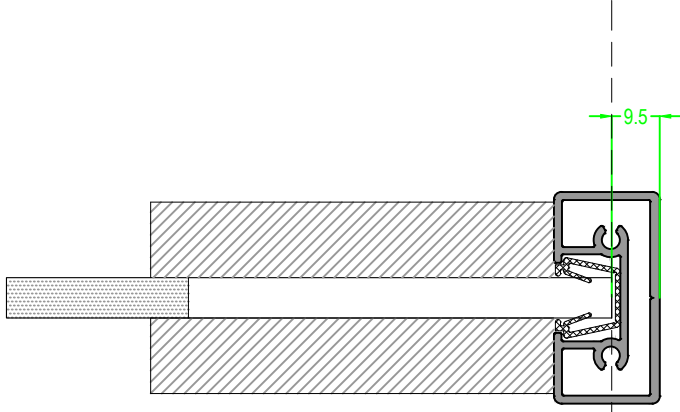

INTERNO 42

TEK CAMLI OFIS BÖLME SİSTEMİ
OFFICE PARTITION SYSTEM WITH SINGLE GLASS

ASISTAL

ORTA KAYIT MONTAJI T JOINT ASSEMBLY

INTERNO 42

TEK CAMLI OFİS BÖLME SİSTEMİ
OFFICE PARTITION SYSTEM WITH SINGLE GLASS

ASISTAL

501 EKO PANÇ

CAM KAPI KOL KESİM ÖLÇÜLERİ GLASS DOOR HANDLE CUTTING SIZE

ASI-HCS 01A

ASI-HCS 01A
CAMA MONTAJINDA YAPIŞTIRICI
KULLANILMASI ÖNERİLİR
WE ADVISE TO USE GLUE ON
ASSEMBLY FOR ASI-HCS 01 A AND GLASS DOOR