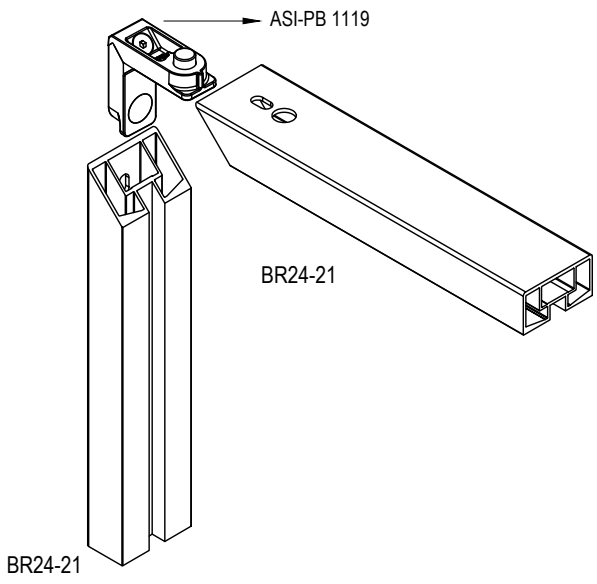

TEK CAMLI OFIS BÖLME SİSTEMİ
OFFICE PARTITION SYSTEM WITH SINGLE GLASS

ASISTAL

INTERNO 42

TEK CAMLI OFIS BÖLME SİSTEMİ
OFFICE PARTITION SYSTEM WITH SINGLE GLASS

ASISTAL

500mm'DE BİR ADET KULLANILACAK
1 Piece Should be Used for each 500m

INTERNO 42

TEK CAMLI OFIS BÖLME SİSTEMİ
OFFICE PARTITION SYSTEM WITH SINGLE GLASS

ASISTAL

ORTA KAYIT MONTAJI T JOINT ASSEMBLY

INTERNO 42

TEK CAMLI OFİS BÖLME SİSTEMİ
OFFICE PARTITION SYSTEM WITH SINGLE GLASS

ASISTAL

501 EKO PANÇ

CAM KAPI KOL KESİM ÖLÇÜLERİ GLASS DOOR HANDLE CUTTING SIZE

ASI-HCS 01A

ASI-HCS 01A
CAMA MONTAJINDA YAPIŞTIRICI
KULLANILMASI ÖNERİLİR
WE ADVISE TO USE GLUE ON
ASSEMBLY FOR ASI-HCS 01 A AND GLASS DOOR