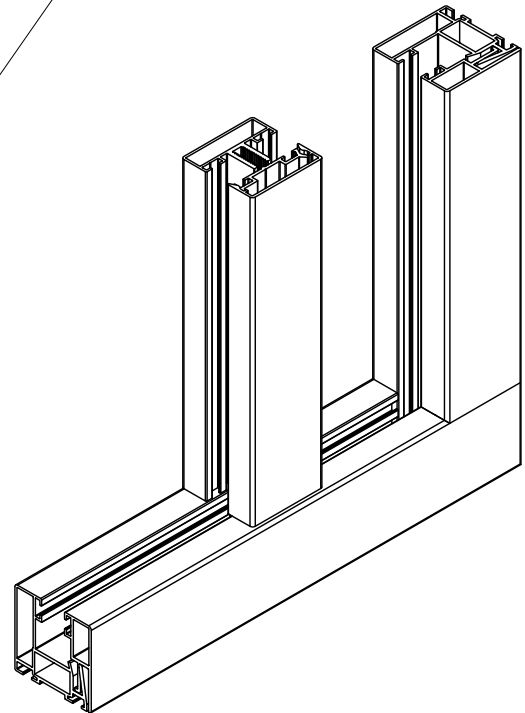

INTERNO 42

TEK CAMLI OFIS BÖLME SİSTEMİ
OFFICE PARTITION SYSTEM WITH SINGLE GLASS

ASISTAL

ORTA KAYIT MONTAJI T JOINT ASSEMBLY