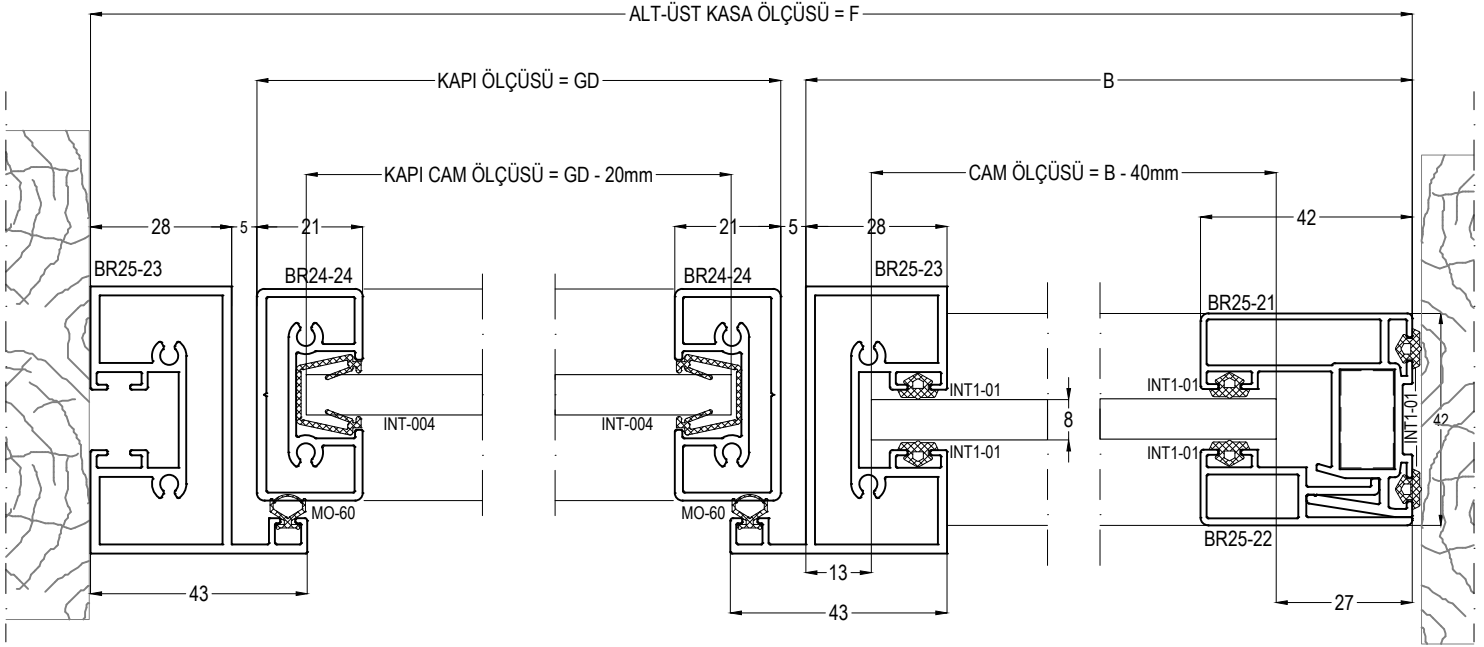

KESİM ve MONTAJ *CUTTING & ASSEMBLY*

INTERNO 42

TEK CAMLI OFIS BÖLME SİSTEMİ
OFFICE PARTITION SYSTEM WITH SINGLE GLASS

ASISTAL

INTERNO 42

TEK CAMLI OFIS BÖLME SİSTEMİ
OFFICE PARTITION SYSTEM WITH SINGLE GLASS

ASISTAL

KASA MONTAJI - 1 FRAME ASSEMBLY

KASA MONTAJI - 2 FRAME ASSEMBLY

BR25-22

BR25-22

BR25-21

BR25-21

BR25-21

TEK CAMLI OFIS BÖLME SİSTEMİ
OFFICE PARTITION SYSTEM WITH SINGLE GLASS

ASISTAL

INTERNO 42

TEK CAMLI OFIS BÖLME SİSTEMİ
OFFICE PARTITION SYSTEM WITH SINGLE GLASS

ASISTAL

500mm'DE BİR ADET KULLANILACAK
1 Piece Should be Used for each 500m